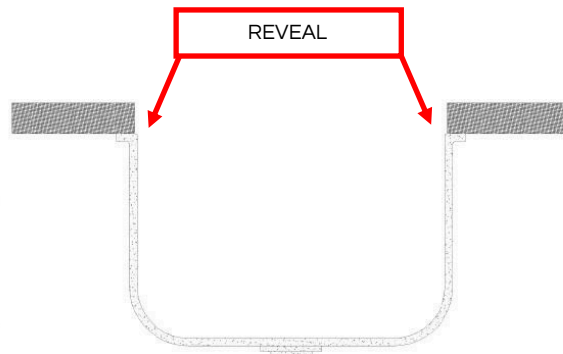

NATURAL STONE & QUARTZ SINK REVEALS

UNDERMOUNT SINK NON REVEAL (OVERHANG)

A non positive reveal is the most common and preferred application - where the countertop extends over the edge of the sink rim on all sides.

UNDERMOUNT SINK POSITIVE REVEAL

A positive reveal is where the sink rim extends from the edge of the countertops on all sides

UNDERMOUNT SINK FLUSH REVEAL

A flush reveal is where the countertop meets the edge of the sink.