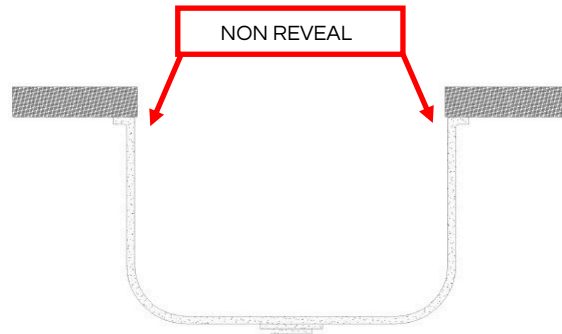

NATURAL STONE & QUARTZ SINK REVEALS

UNDERMOUNT SINK NON REVEAL (OVERHANG)

A non positive reveal is the most common and preferred application - where the countertop extends over the edge of the sink rim on all sides.

UNDERMOUNT SINK POSITIVE REVEAL

A positive reveal is where the sink rim extends from the edge of the countertops on all sides

UNDERMOUNT SINK FLUSH REVEAL

A flush reveal is where the countertop meets the edge of the sink.