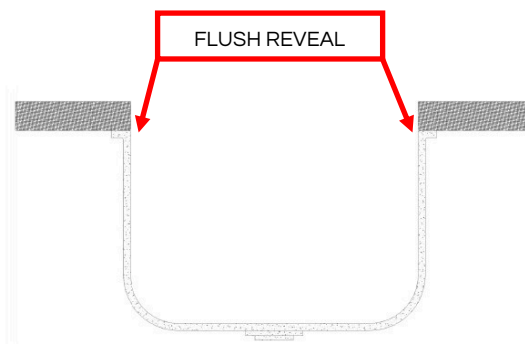

NATURAL STONE & QUARTZ SINK REVEALS

UNDERMOUNT SINK NON REVEAL (OVERHANG)

A non positive reveal is the most common and preferred application - where the countertop extends over the edge of the sink rim on all sides.

UNDERMOUNT SINK POSITIVE REVEAL

A positive reveal is where the sink rim extends from the edge of the countertops on all sides

UNDERMOUNT SINK FLUSH REVEAL

A flush reveal is where the countertop meets the edge of the sink.