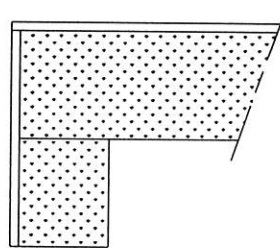

LAMINATE COUNTERTOP EDGE PROFILE OPTIONS

POSTFORM COVE EDGE

WATERFALL

FULL WRAP (BULLNOSE)

SINGLE COVE EDGE

SELF EDGE

CUSTOM EDGES

CRESCENT EDGE

DIAMOND EDGE
LAMINATE TOP, WITH
LAMINATE EDGE AND BEVEL

GEM-LOCK EDGE;
LAMINATE TOP AND EDGE WITH
1/4" SOLID SURFACE QUARTER
ROUND INLAY TOP AND BOTTOM